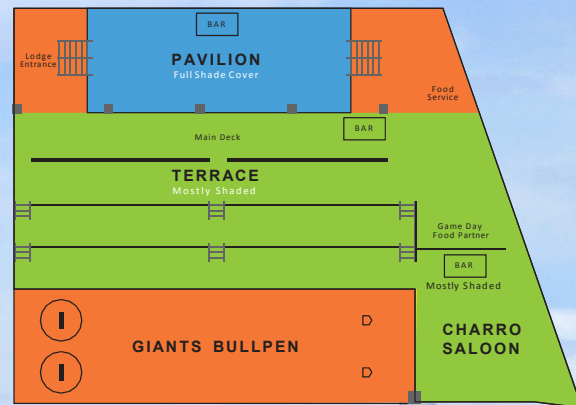

INDOOR KART RACING

# CHARRO LODGE PRICING

PAVILION FULL SHADE COVER

TERRACE MOSTLY SHADED

CHARRO SALOON MOSTLY SHADED

GIANTS BULLPEN

## 2017 CHARRO LODGE PRICING

	Terrace	425 Capacity	Mostly Shaded	\$140
	Pavilion	115 Capacity	Full Shade	\$160

## SEASON TABLE INCLUDES

- Company Logo Decal On Their Table For The Season
- Pavilion Table Location for Season On First Come First Serve Basis

"RESERVE THE PAVILION, CHARRO SALOON, OR THE MAIN DECK FOR YOUR NEXT EVENT"