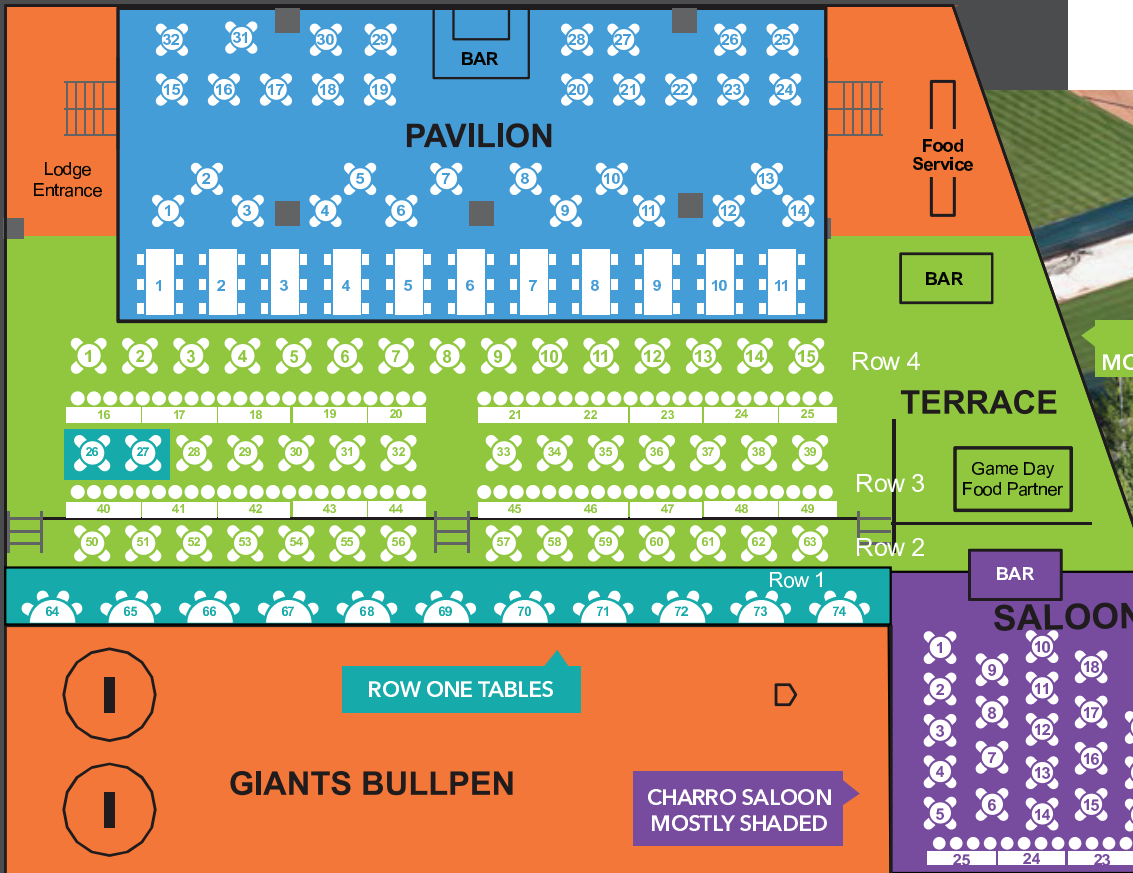

CHARRO LODGE PRICING

“RESERVE THE PAVILION, SALOON, ROW ONE OR THE TERRACE FOR YOUR NEXT EVENT”

THIS VIP EXPERIENCE INCLUDES:

- General admission into Scottsdale Stadium and Charro Lodge
- Complimentary drinks with over 14 beers on tap, wine selections, sodas, and water.
- Food includes a variety of snacks, premium ballpark fare, and a featured local restaurant.
- Reservation of private areas for larger groups of 50 or more.

PAVILION FULL SHADE COVER

PAVILION PRICING

Pavilion Capacity 115 (Full Shade)	\$165/ticket
Pavilion Season Tables 1-14 (4 Tickets)	\$12,500
Pavilion Season Tables 32-42 (6 Tickets)	\$16,500

TERRACE PRICING

Terrace Capacity 325 (Mostly Shaded)	\$140/ticket
Terrace Season Pass (1 Ticket)	\$2,500

CHARRO SALOON PRICING

Saloon Capacity 100 (Mostly Shaded)	\$150/ticket
-------------------------------------	--------------

ROW ONE & THREE PRICING

Row One & Three Season Tables 64-74 (4 Tickets) (Unobstructed Views/Mostly Sunny)	\$10,500
--	----------

SEASON TABLE INCLUDES

- Company Logo Decal On Their Table For The Season
- Pavilion Table Location for Season On First Come, First Serve Basis