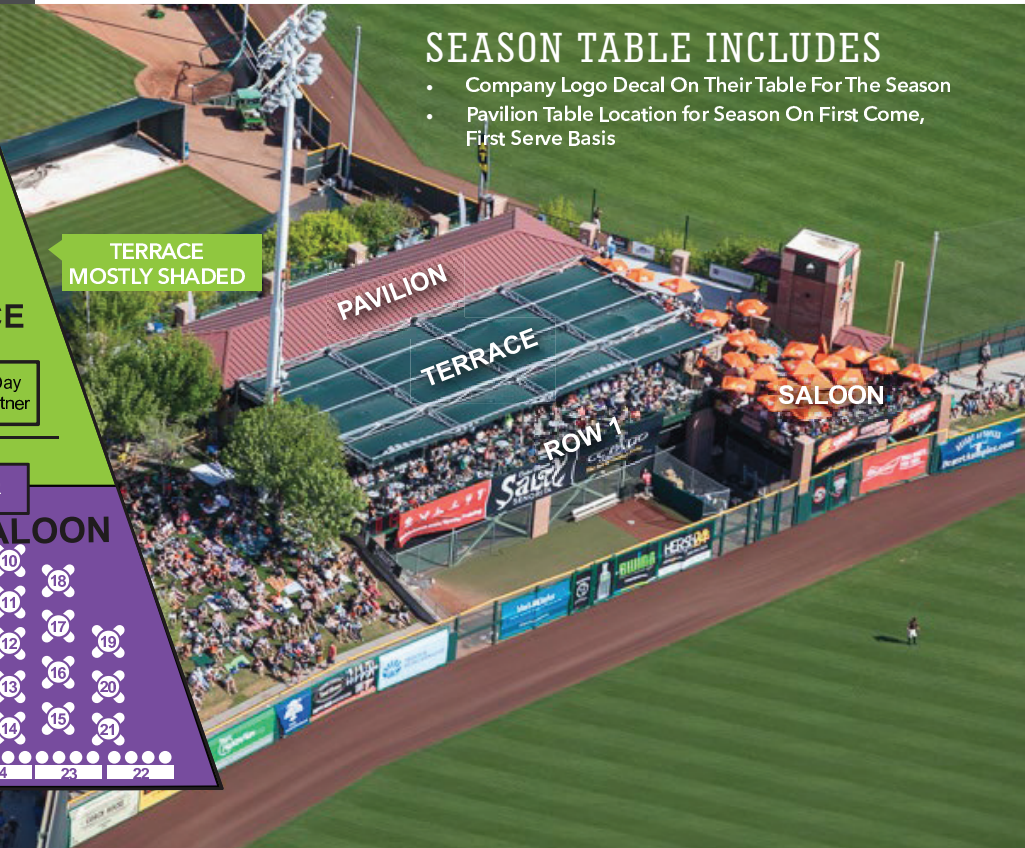

CHARRO LODGE PRICING

“RESERVE THE PAVILION, SALOON, ROW ONE OR THE TERRACE FOR YOUR NEXT EVENT”

THIS VIP EXPERIENCE INCLUDES:

- General admission into Scottsdale Stadium and Charro Lodge
- Complimentary drinks with over 14 beers on tap, wine selections, sodas, and water.
- Food includes a variety of snacks, premium ballpark fare, and a featured local restaurant.
- Reservation of private areas for larger groups of 50 or more.

PAVILION FULL SHADE COVER

PAVILION PRICING

Pavilion Capacity 115 (Full Shade)	\$165/ticket
Pavilion Season Tables 1-14 (4 Tickets)	\$12,500
Pavilion Season Tables 32-42 (6 Tickets)	\$16,500

TERRACE PRICING

Terrace Capacity 325 (Mostly Shaded)	\$140/ticket
Terrace Season Pass (1 Ticket)	\$2,500

CHARRO SALOON PRICING

Saloon Capacity 100 (Mostly Shaded)	\$150/ticket
-------------------------------------	--------------

ROW ONE & THREE PRICING

Row One & Three Season Tables 64-74 (4 Tickets) (Unobstructed Views/Mostly Sunny)	\$10,500
--	----------

SEASON TABLE INCLUDES

- Company Logo Decal On Their Table For The Season
- Pavilion Table Location for Season On First Come, First Serve Basis